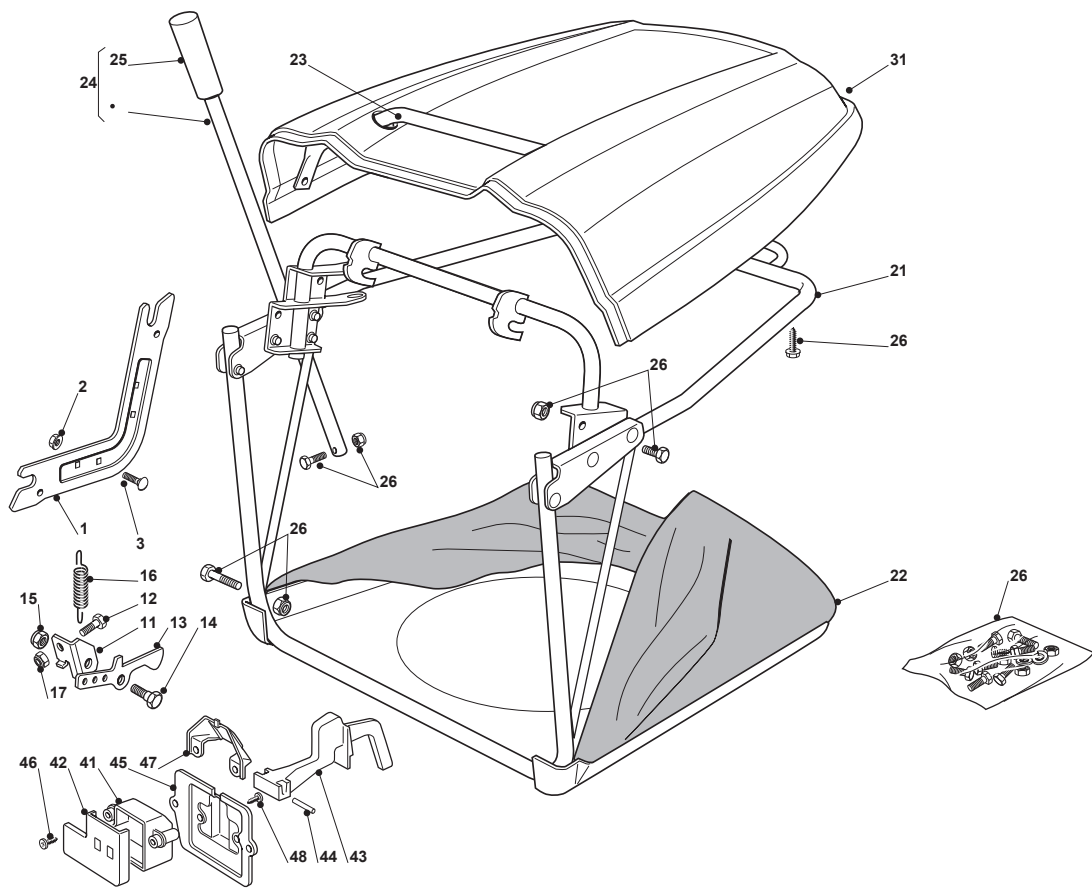

Fig.	Quantity	Part No	Description	Notes
59	1	112735695/1	Screw	
60	1	112735694/0	Screw	
61	1	382000535/0	Equalizer Rod	
62	1	382000533/0	Equalizer Rod	
63	4	325670008/1	Washer	
64	2	112156602/0	Nut	
65	2	325670008/1	Washer	
66	2	124487998/0	Cotter Pin	