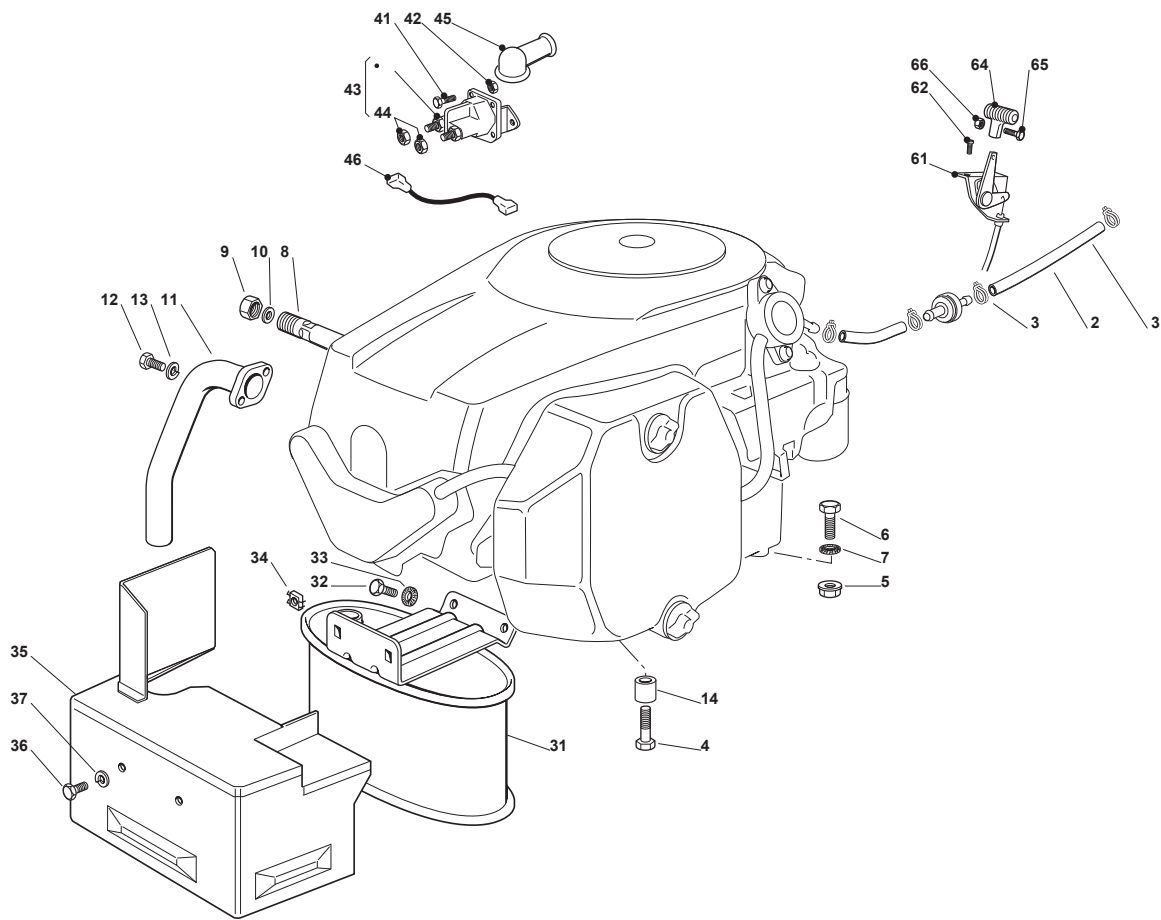

Fig.	Quantity	Part No	Description	Notes
2	1	325869057/0	Connecting Tube	
3	2	118375051/1	Fair Led	
5	1	112735599/0	Screw	
6	1	112540260/0	Grower	
7	4	112691115/0	Screw	
8	4	112154210/0	Nut	
10	1	118737849/0	Plug	
11	1	118401001/1	Oil Seal	
12	1	118738221/0	Exhaust Tube Right	
13	1	118738222/0	Right Exhaust Connection	
31	1	182750003/0	Muffler Assy	
32	2	112793102/0	Screw	
33	2	112540260/0	Grower	
34	2	112360425/0	Nut	
35	1	382598005/2	Muffler Protection	
36	2	112792611/0	Screw	
37	2	112583500/0	Grower	
41	2	112815221/0	Screw	
42	2	122170950/0	Spacer	
43	2	112292102/0	Nut	
44	1	127430561/0	Spring	
45	1	133567000/0	Relay	
61	1	182000200/1	Throttle Cable	
62	2	125943012/0	Screw	
64	1	125394501/0	Knob	
65	1	112726388/0	Screw	
66	1	112290800/0	Nut	