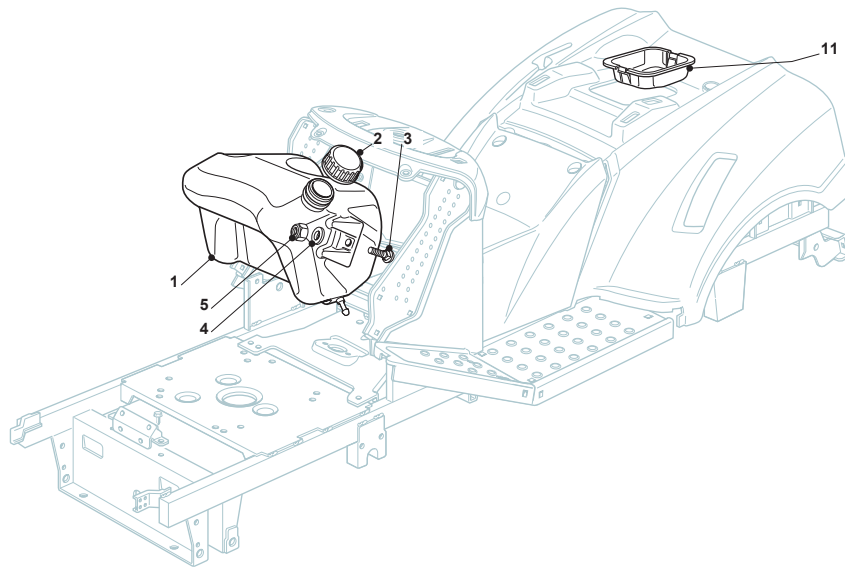

Fig.	Quantity	Part No	Description	Notes
1	1	325735128/0	Tank	
2	1	125795000/1	Fuel Cap	
3	2	112815210/0	Screw	
4	2	325160039/0	Spacer	
5	2	112154510/0	Nut	
11	1	325207176/0	Basin