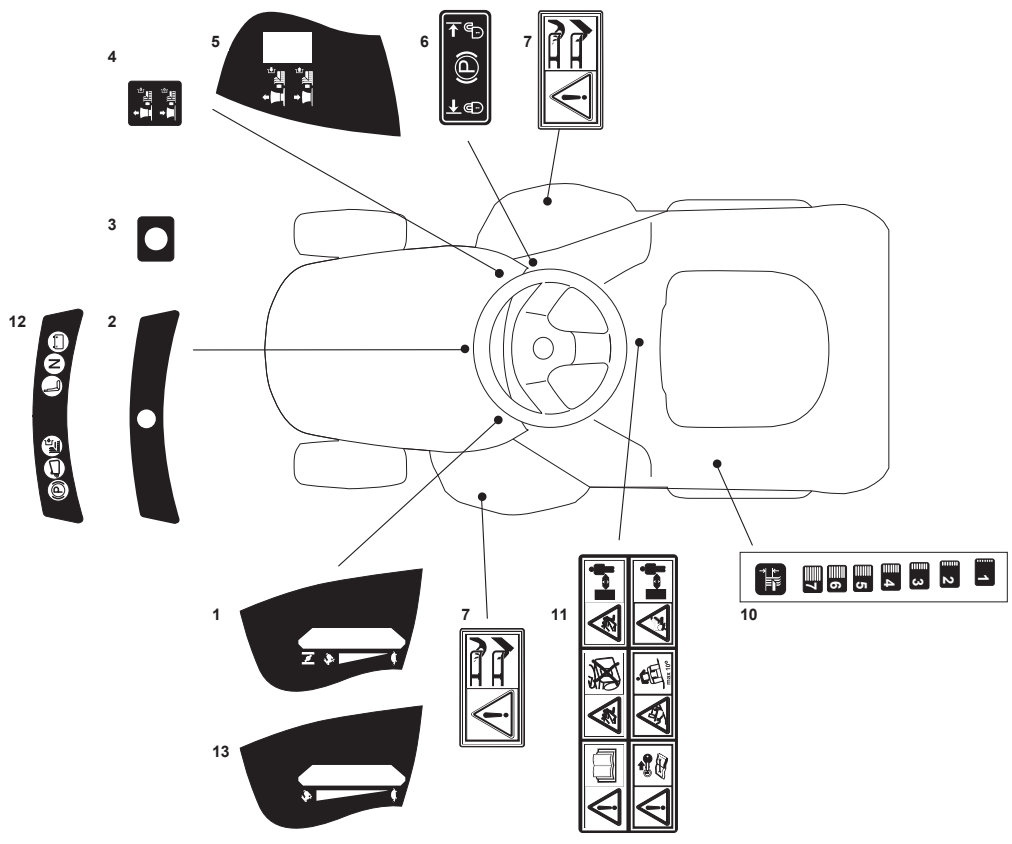

Fig.	Quantity	Part No	Description	Notes
2	1	382869035/0	Stone Guard Tube	
3	2	125510022/0	Pin	
4	2	124487998/0	Cotter Pin	
5	1	382180062/0	Outfit, Screws	
22	1	125519997/1	Front Weight Tc	
23	3	112760520/0	Screw	
24	3	112155000/0	Nut	
42	1	125510021/1	Hitch Pin	
43	1	124487999/0	Spring Pin	
51	1	182180050/0	Battery Charger	CE plugg
51	1	182180052/0	Battery Charger	UK plugg
72	1	325140093/0	Deflector	
73	1	325394007/0	Handle	
74	1	125510077/0	Pin	
75	1	125430245/0	Spring	
76	1	112735410/0	Screw	
77	1	325280000/1	Handgrip	
78	1	125840011/1	Tie Rod	
79	2	125253004/0	Mulch.Kit Fixing Hook	