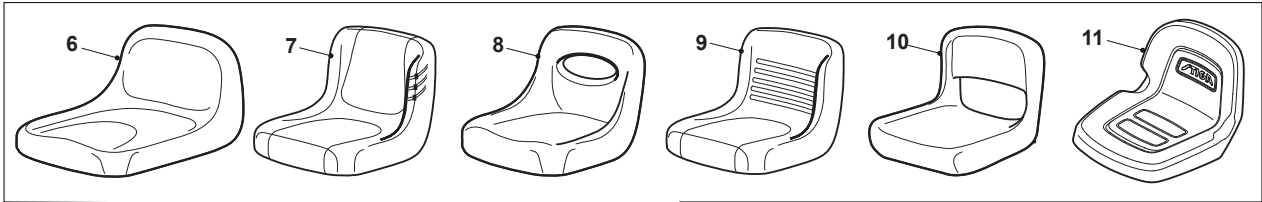

Fig.	Quantity	Part No	Description	Notes
1	1	125961212/0	Steering Wheel	Grey
1	1	125961216/0	Steering Wheel	Black
1	1	125961209/0	Steering Wheel	
1	1	125961201/0	Steering Wheel	
2	1	325580500/0	Cap	Grey
2	1	325580501/0	Cap	Black
3	1	325961222/1	Steering wheel	
4	1	325580508/0	Steering Plate Cover	only for STIGA models
5	1	112620299/0	Elastic Pin	
6	1	125722470/0	Seat	
7	1	125722463/0	Seat	
8	1	125722453/1	Seat	
9	1	125722471/0	Seat	
10	1	125722456/0	Seat	
11	1	125722478/1	Seat	
12	1	125430285/0	Spring	
13	1	112789000/0	Screw	
14	1	112154330/0	Nut	
15	1	327063021/1	Cam	
16	2	112789100/0	Screw	
17	2	112523020/0	Washer	
18	2	112154330/0	Nut	
19	1	325547033/2	Seat Plate	
20	4	112793101/0	Screw	
21	4	112583500/0	Grower	
22	4	112523060/0	Washer	
23	2	112789000/0	Screw	
24	6	112604896/0	Crown Fastener	
25	1	125430285/0	Spring	
26	3	122517866/0	Pin	
27	1	325774575/0	Fulcrum Clamp	
28	1	112735661/0	Screw	
29	1	325318327/0	Lever	