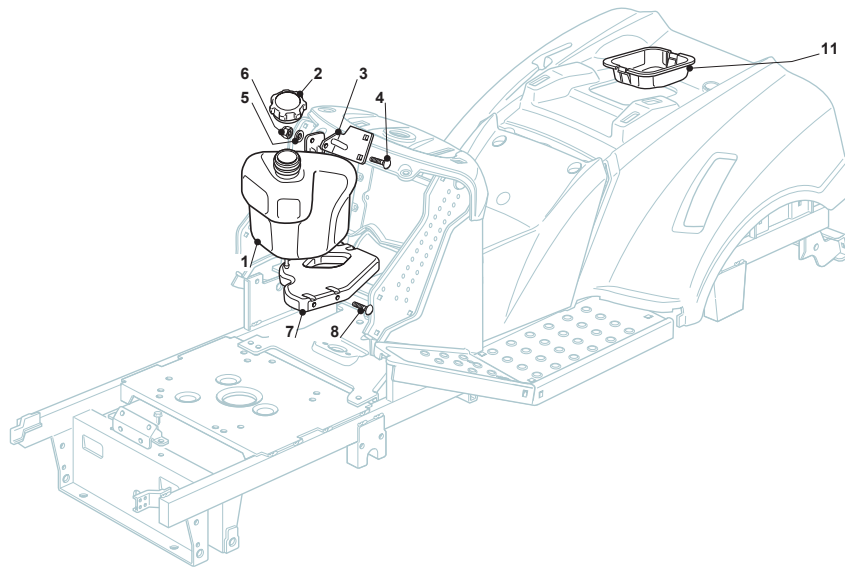

Fig.	Quantity	Part No	Description	Notes
1	1	325735124/0	Fuel Tank	
2	1	125795001/1	Cap	
3	1	325785291/0	Support	
4	1	112789195/0	Screw	
5	1	112581500/0	Grower	
6	1	112437503/0	Plate	
7	1	325785289/0	Support	
8	4	112735403/0	Screw	
11	1	325207176/0	Basin