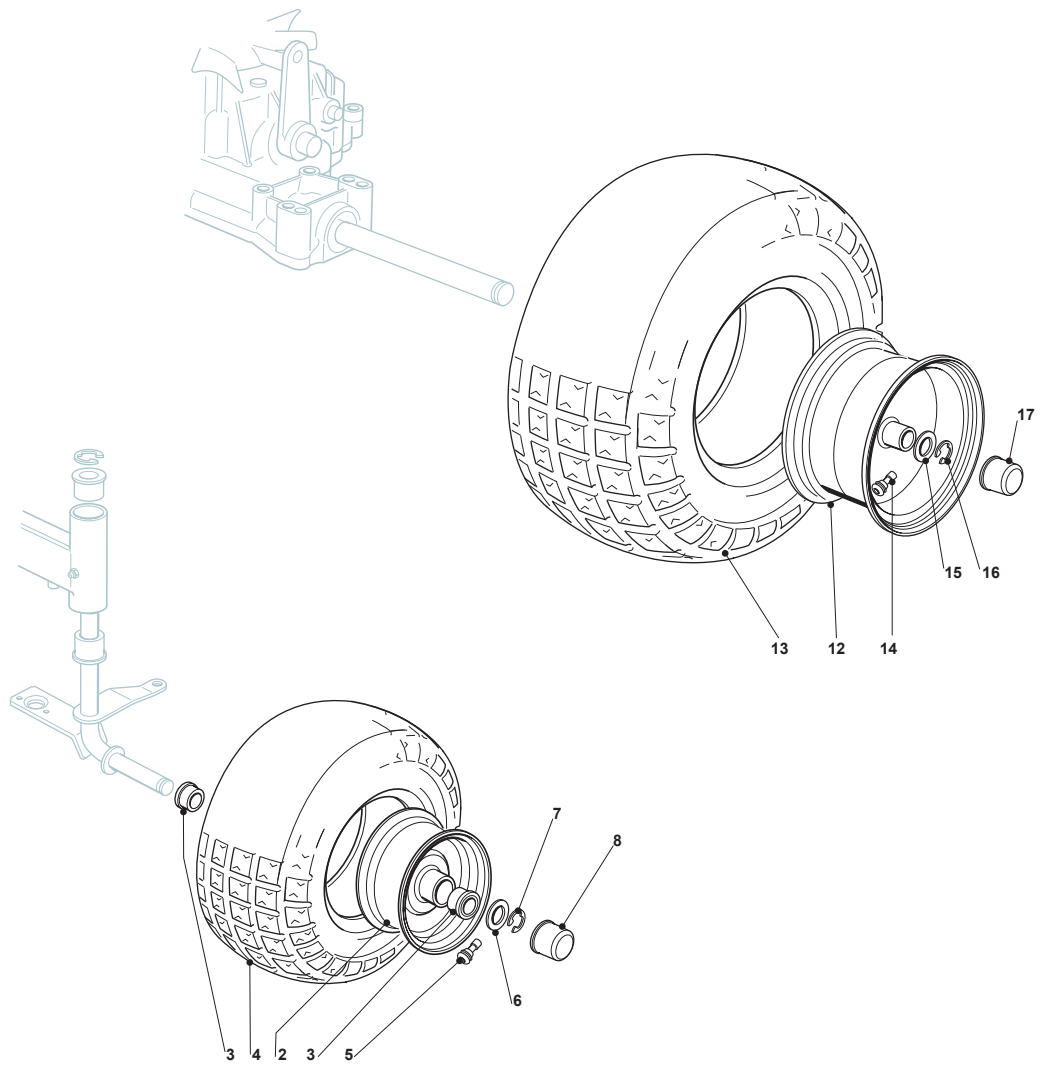

Fig.	Quantity	Part No	Description	Notes
2	2	182000598/0	Rimm	
3	4	125122200/2	Bearing	
4	2	125590014/0	Tyre	13 inch
4	2	127590066/0	Tyre	15 inch
5	2	125950000/0	Valve	
6	2	125670005/1	Washer	
7	2	112001000/0	Benzing Ring	
8	2	382110274/0	Wheel Cover	Standard grey hub version
12	2	182000599/0	Rimm	
13	2	125590015/0	Tyre	
14	2	125950000/0	Valve	
15	2	125670005/1	Washer	
16	2	112001010/0	Benzing Ring	
17	2	382110275/0	Rear Wheel Deck	Standard grey hub version