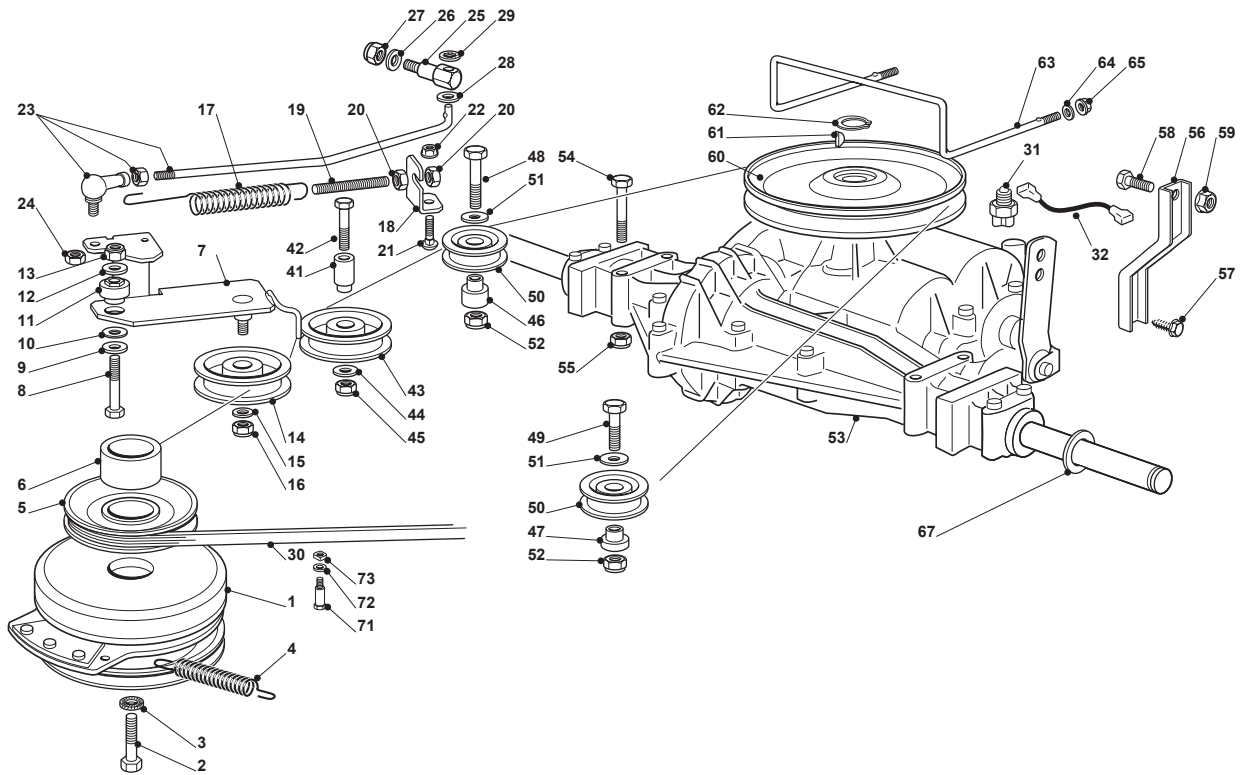

Fig.	Quantity	Part No	Description	Notes
1	2	118375051/1	Fair Led	
2	1	138780531/0	Fuel Tube	
3	1	125598060/0	Oil Discharge Extension	
4	1	118401001/1	Oil Seal	
5	1	118737849/0	Plug	
6	1	118738256/0	Left Exhaust Connection	
7	1	118738257/0	Right Exhaust Connection	
8	3	112360425/0	Nut	
9	3	112793102/0	Screw	
10	2	112540260/0	Grower	
11	1	182750003/0	Muffler Assy	
12	2	112280100/0	Nut	
13	1	382598065/0	Muffler Protection	
14	2	112792611/0	Screw	
15	2	112583500/0	Grower	
16	4	112540070/0	Washer	
17	4	112735821/0	Screw	
18	1	112792611/0	Screw	
19	1	112521350/0	Washer	
20	1	125430252/0	Spring	
21	3	112540260/0	Grower	
22	3	112793102/0	Screw	
23	1	112540260/0	Grower	
24	1	182000201/2	Accelerator	
25	2	125943012/0	Screw	
26	1	325592000/0	Knob	
27	1	112726388/0	Screw	
28	1	112290800/0	Nut	