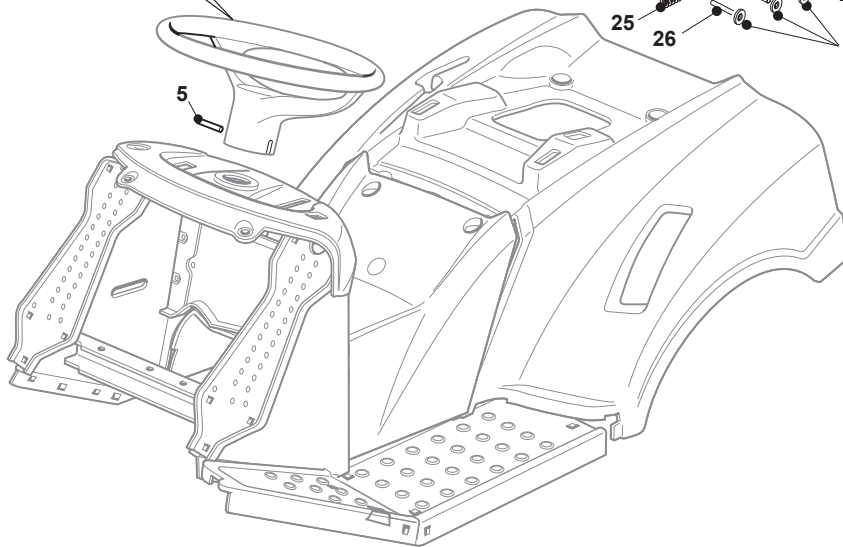

Fig.	Quantity	Part No	Description	Notes
1	1	125961212/0	Steering Wheel	Grey
1	1	125961216/0	Steering Wheel	Black
1	1	125961209/0	Steering Wheel	
1	1	125961201/0	Steering Wheel	
2	1	325580500/0	Cap	Grey
2	1	325580501/0	Cap	Black
3	1	325961222/1	Steering wheel	
4	1	325580508/0	Steering Plate Cover	only for STIGA models
5	1	112620299/0	Elastic Pin	
6	1	125722470/0	Seat	
7	1	125722463/0	Seat	
8	1	125722453/1	Seat	
9	1	125722471/0	Seat	
10	1	125722456/0	Seat	
11	1	125722478/1	Seat	
12	1	125430285/0	Spring	
13	1	112789000/0	Screw	
14	1	112154330/0	Nut	
15	1	327063021/1	Cam	
16	2	112789100/0	Screw	
17	2	112523020/0	Washer	
18	2	112154330/0	Nut	
19	1	325547033/2	Seat Plate	
20	4	112793101/0	Screw	
21	4	112583500/0	Grower	
22	4	112523060/0	Washer	
23	2	112789000/0	Screw	
24	6	112604896/0	Crown Fastener	
25	1	125430285/0	Spring	
26	3	122517866/0	Pin	
27	1	325774575/0	Fulcrum Clamp	
28	1	112735661/0	Screw	
29	1	325318327/0	Lever	