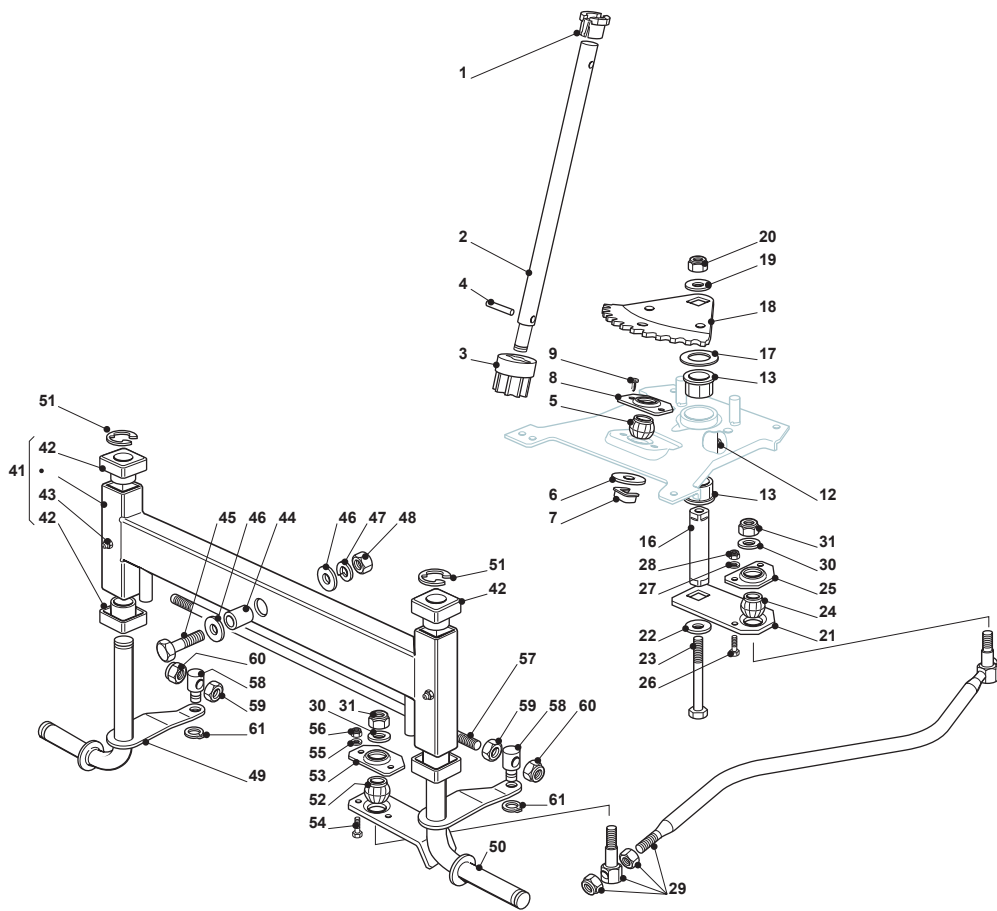

Fig.	Quantity	Part No	Description	Notes
84	4	112293201/0	Nut	
88	1	382510079/0	Left Footboard Support	
89	1	382510077/0	Right Footboard Support	
94	4	112815200/0	Screw	
95	4	112292102/0	Nut	

Fig.	Quantity	Part No	Description	Notes
1	1	182076832/0	Engine Hood Yellow	Yellow
1	1	382076817/2	Engine Hood Red	Red
1	1	382076952/0	Engine Hood Black	Black
2	1	125547104/0	Plate Yellow	Yellow
2	1	325076897/0	Black Injection Plate	Black
2	1	325547016/2	Red Injection Plate	Red
3	1	125485001/0	Lights Parabola	
4	1	125410865/0	Grill	
5	2	125430215/1	Coupling Spring	
6	2	112728450/0	Screw	
7	1	325108028/0	Conveyor	
8	3	112728686/0	Screw	
19	1	325605003/0	Button	
20	1	325256250/0	Screwed Ring	
21	2	125510039/0	Pin	
22	2	112436050/0	Plate	
23	1	325547089/1	Right Plate	
24	1	325547091/1	Left Plate	
25	4	112731580/0	Screw	
26	1	382869031/0	Muffler Protection	
28	4	112734995/0	Screw	
31	1	325599008/0	Dashboard, Right Profile	
32	1	325599009/0	Left Dashboard Support	
33	4	112815221/0	Screw	
34	4	112521330/0	Washer	
35	4	112154510/0	Nut	
36	1	325120246/0	Dashboard	
37	2	112728440/0	Screw	
38	2	112735402/0	Screw	
39	2	125260000/0	Grommet	
40	1	325600074/0	Card Protection	
41	2	112735402/0	Screw	
42	1	325547181/0	Plate	
91	1	325110363/0	Cover, Red	Red
91	1	325110365/0	Central Cover, Yellow	Yellow
91	1	325110393/0	Central Cover, Black	Black
93	2	125580020/0	Belt Guide Peg	
94	1	325110322/0	Red Wheels Cover	Red
94	1	325110323/0	Yellow Wheels Cover	Yellow
94	1	325110392/0	Black Wheels Cover	Black
95	4	112735402/0	Screw	
96	2	112735402/0	Screw	
97	2	325755041/0	Bracket	
98	4	112728686/0	Screw	
99	2	112735110/0	Screw	