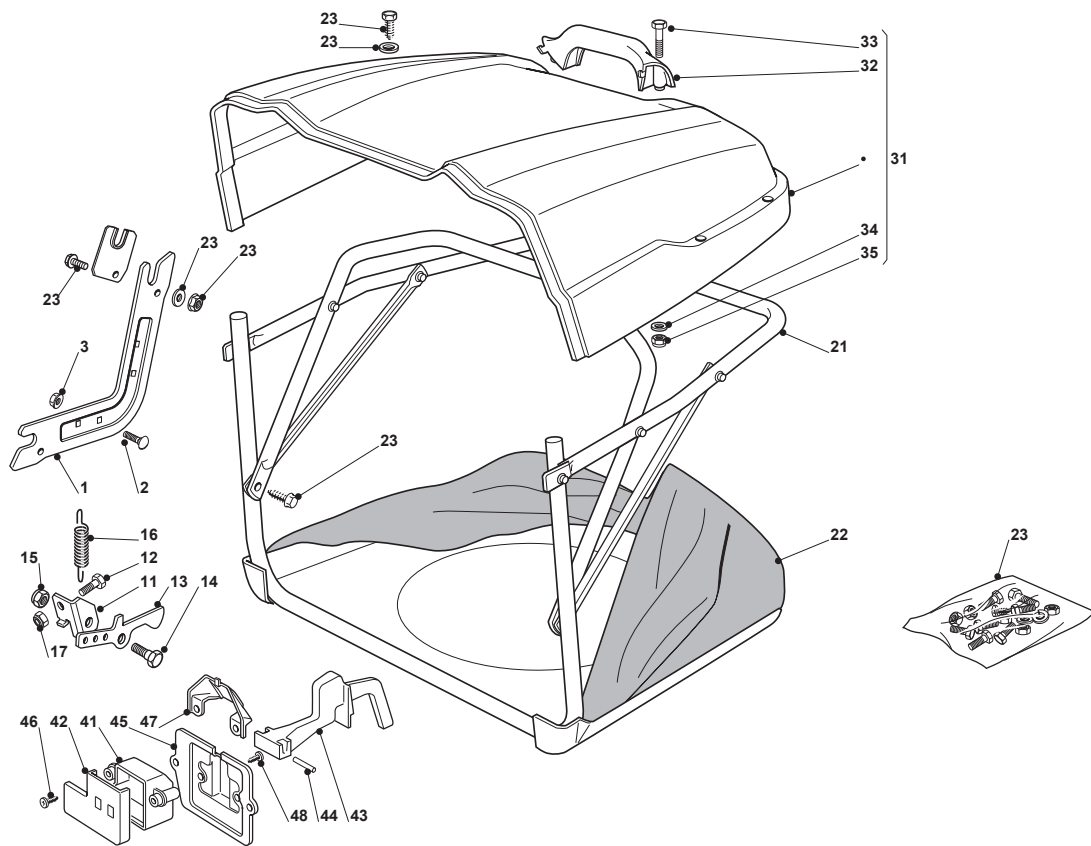

Fig.	Quantity	Part No	Description	Notes
1	2	325785275/0	Support	
2	4	112818690/0	Screw	
3	4	112293201/0	Nut	
11	1	325755031/1	Bracket	
12	1	112789000/0	Screw	
13	1	325774315/1	Bracket	
14	1	125510080/1	Pin	
15	1	112292102/0	Nut	
16	1	122450432/0	Spring	
17	1	112154330/0	Nut	
21	1	382800111/0	Front Frame	
22	1	182105973/0	Grasscatcher	
23	1	382394003/0	Front Handle	
24	1	382869023/0	Rod	
25	1	125394508/0	Knob	
26	1	382180048/0	Screw	
31	1	325110319/0	Yellow Grass-Catcher Cover	Yellow
31	1	325110320/0	Red Grass-Catcher Cover	Red
31	1	325110342/0	Grey Grass-Catcher Cover	Grey
31	1	325110413/0	Black Grass-Catcher Cover	Black
31	1	325110421/0	White Grass-Catcher Cover	White
41	1	125600041/0	Grassc.Full Micro Protection	
42	1	125600042/0	Grasscatcher Micro Prot Cover	
43	1	125318124/0	Full Grassc. Microswtich Cover	
44	1	112400030/0	Pin	
45	1	325785272/0	Micro Protection	
46	1	112728510/0	Screw	
47	1	125600048/0	Empty Micro Grassc.Protection Cover	
48	2	112735110/0	Screw	