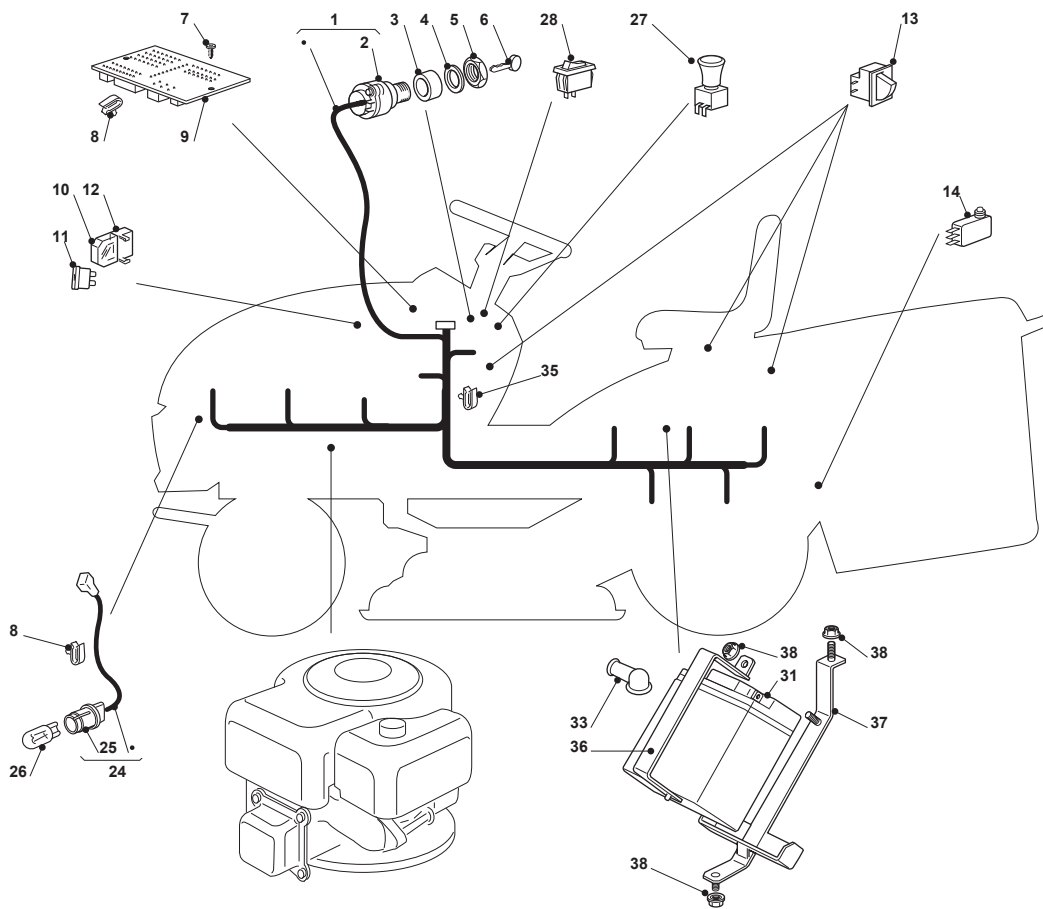

Fig.	Quantity	Part No	Description	Notes
1	2	325785275/0	Support	
2	4	112818690/0	Screw	
3	4	112293201/0	Nut	
11	1	325755031/1	Bracket	
12	1	112789000/0	Screw	
13	1	325774315/1	Bracket	
14	1	125510080/1	Pin	
15	1	112292102/0	Nut	
16	1	122450432/0	Spring	
17	1	112154330/0	Nut	
21	1	382800110/0	Front Frame	
22	1	182105974/0	Grasscatcher	
23	1	382180120/0	Screw	
31	1	382110273/1	Black Grass-Catcher Cover	
32	1	127394000/0	Handle	
33	2	112789020/0	Screw	
34	2	112523020/0	Washer	
35	2	112154330/0	Nut	
41	1	125600041/0	Grassc.Full Micro Protection	
42	1	125600042/0	Grasscatcher Micro Prot Cover	
43	1	125318124/0	Full Grassc. Microswtich Cover	
44	1	112400030/0	Pin	
45	1	325785272/0	Micro Protection	
46	1	112728510/0	Screw	
47	1	125600048/0	Empty Micro Grassc.Protection Cover	
48	2	112735110/0	Screw	