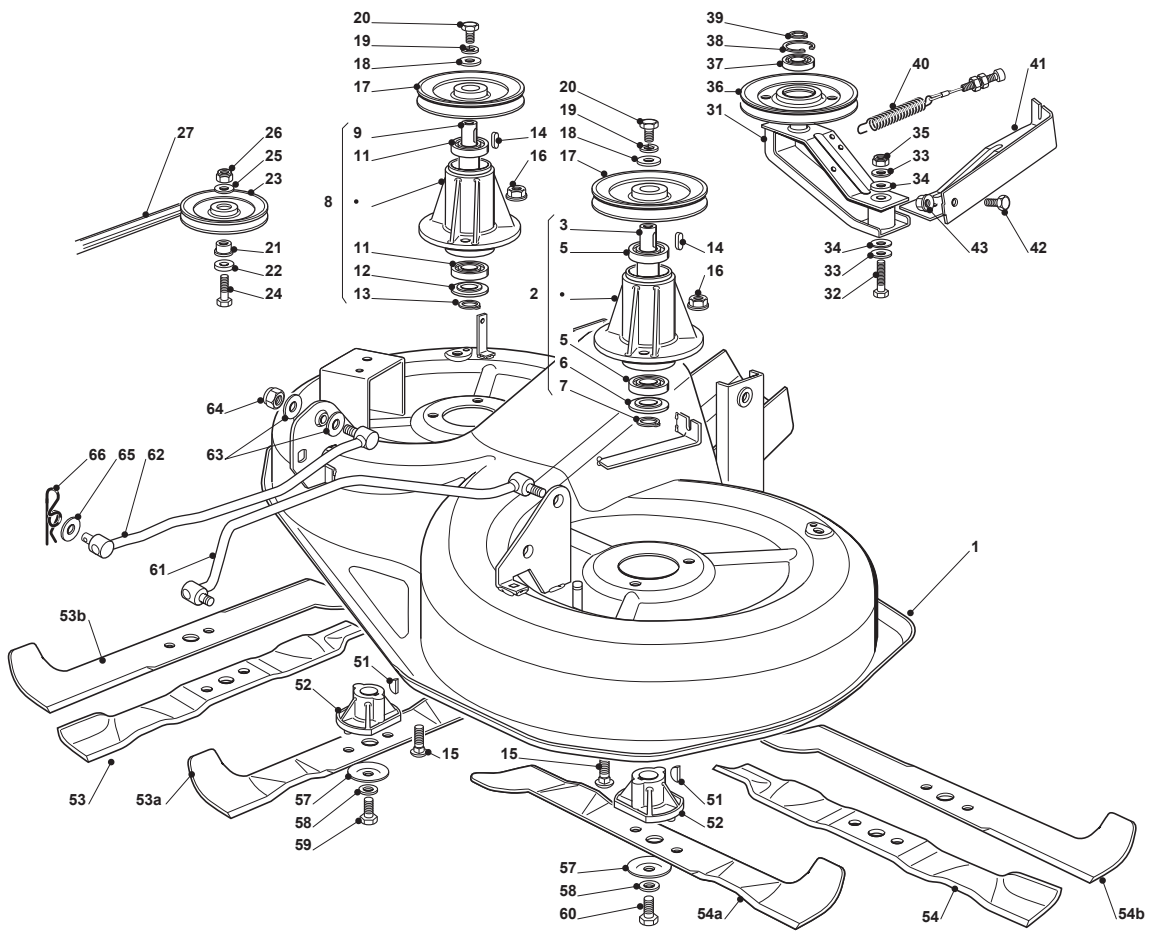

Fig.	Quantity	Part No	Description	Notes
1	1	382564075/0	Cutting Plate Black	Black
1	1	382564116/0	Cutting Plate Grey	Grey
1	1	382564091/0	Cutting Plate Red	Red
1	1	382564112/0	Cutting Plate Yellow	Yellow
2	1	382207202/0	Left Flange Ass.Y	
3	1	125020802/0	Shaft	
5	2	119216047/0	Bearing	
6	1	325160501/0	Dust Cover Disc	
7	1	112609260/0	Seeger	
8	1	382207203/0	Right Flange Assy	
9	1	125020803/0	Secondary Blade Shaft	
11	2	119216047/0	Bearing	
12	1	325160501/0	Dust Cover Disc	
13	1	112609260/0	Seeger	
14	2	112139480/0	Feather	
15	6	112818700/0	Screw	
16	6	112154210/0	Nut	
17	2	125601563/0	Pulley	
18	2	125670007/0	Washer	
19	2	112583500/0	Grower	
20	2	112793102/0	Screw	
21	1	125160079/0	Spacer	
22	1	125670007/0	Washer	
23	1	325601599/0	Pulley	
24	1	112691115/0	Screw	
25	1	112523060/0	Washer	
26	1	112155000/0	Nut	
27	1	135065701/0	Belt	
31	1	382318141/2	Lever	
32	1	112691700/0	Screw	
33	2	112523070/0	Washer	
34	2	322672152/0	Antifriction Washer	
35	1	112155000/0	Nut	
36	1	125601564/1	Pulley	
37	1	119216048/0	Bearing	
38	1	112610800/0	Seeger	
39	1	112609200/0	Seeger	
40	1	382004618/0	Wire	
41	1	382774215/3	Clamp	
42	1	112792611/0	Screw	
43	1	112293201/0	Nut	
51	2	112139100/0	Feather, Crankshaft Ø 22,2	
52	2	125463200/0	Blade Hub	
53	1	182004354/0	Right Blade, Winged	53a
53	1	182004345/1	Right Blade, Winged	53b
53	1	182004352/0	Right Mulching Blade	
54	1	182004353/0	Left Blade Mulching, Winged	54a
54	1	182004344/1	Left Blade, Winged	54b
54	1	181004346/3	Blade	
57	2	122160400/0	Elastic Disc	
58	2	112523080/0	Washer	