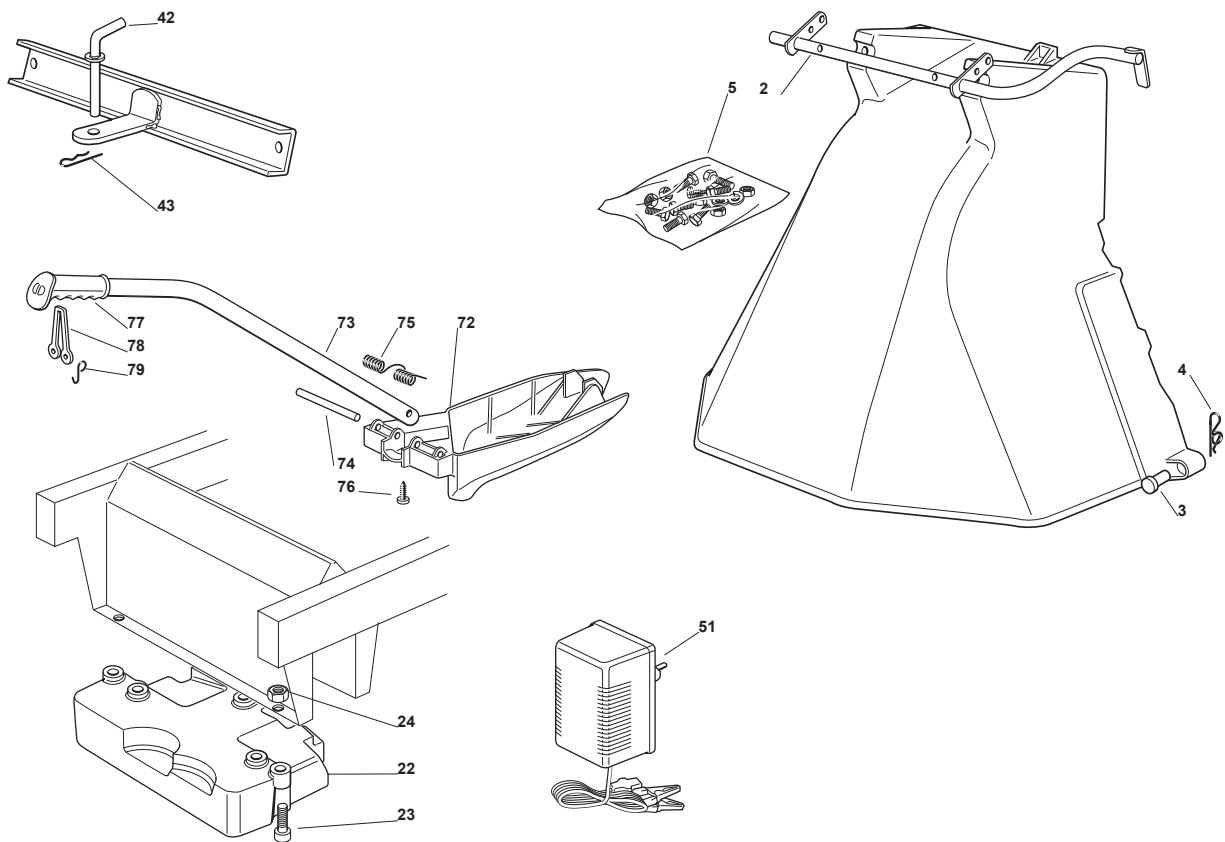

Fig.	Quantity	Part No	Description	Notes
2	1	382869035/0	Stone Guard Tube	
3	2	125510022/0	Pin	
4	2	124487998/0	Cotter Pin	
5	1	382180062/0	Outfit, Screws	
22	1	125519997/1	Front Weight Tc	
23	3	112760520/0	Screw	
24	3	112155000/0	Nut	
42	1	125510021/1	Hitch Pin	
43	1	124487999/0	Spring Pin	
51	1	182180050/0	Battery Charger	CE plugg
51	1	182180052/0	Battery Charger	UK plugg
72	1	325140093/0	Deflector	
73	1	325394007/0	Handle	
74	1	125510077/0	Pin	
75	1	125430245/0	Spring	
76	1	112735410/0	Screw	
77	1	325280000/1	Handgrip	
78	1	125840011/1	Tie Rod	
79	2	125253004/0	Mulch.Kit Fixing Hook	