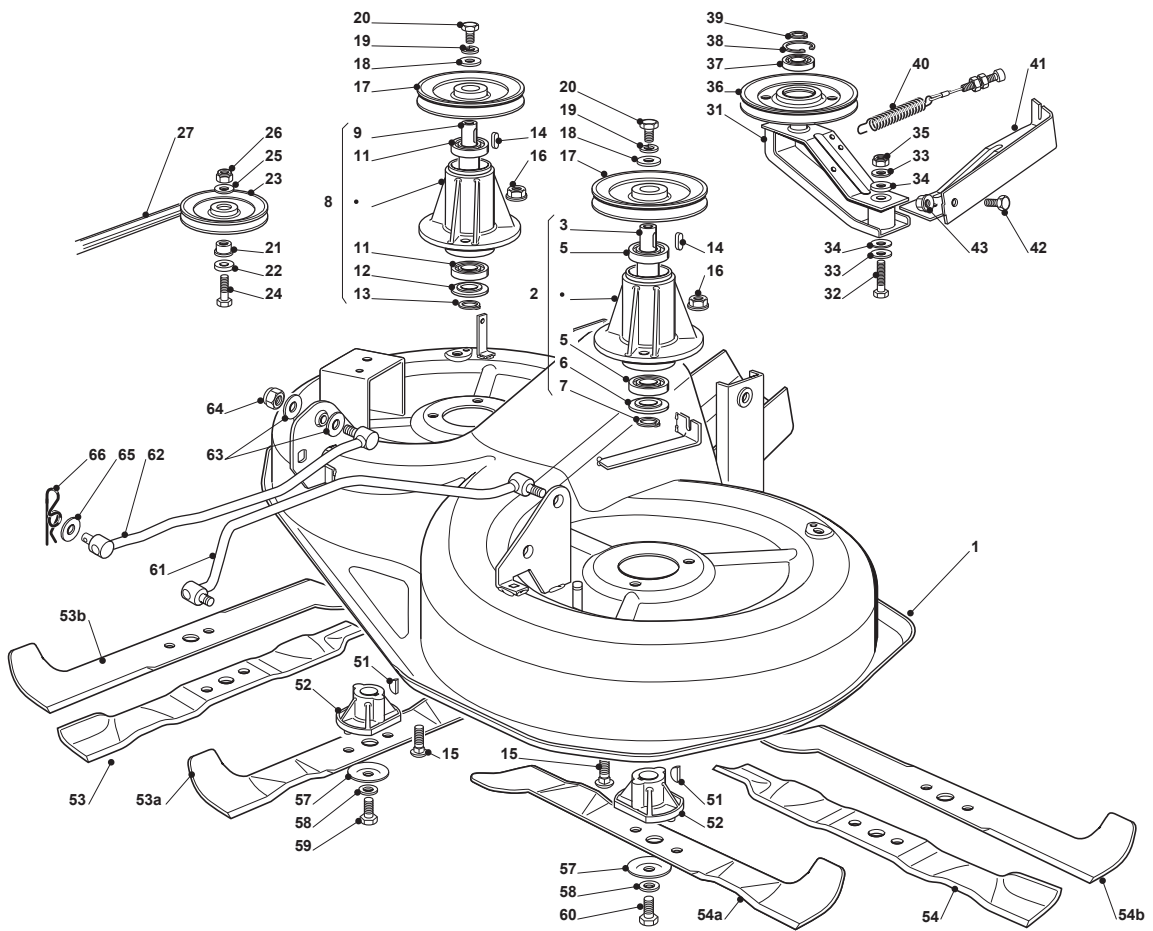

Fig.	Quantity	Part No	Description	Notes
1	1	325060121/1	Right Belt Protection Carter	
2	1	325060122/0	Belt Protection	
3	6	112735120/0	Screw	
4	4	112728535/0	Screw	
5	1	325774381/0	Bracket	
6	1	325774383/0	Bracket	
7	1	325033066/0	Water Hose Connection	
8	1	112000970/0	Ring (Benzing)	
9	2	325033065/0	Water Hose Connection	
10	2	112500030/0	Rivet	
11	1	325869069/0	Washing Tube	
12	1	325869068/0	Washing Tube	
13	6	325160039/0	Spacer	
21	1	325060127/0	Belt Protection, Left - Right	
22	2	112791400/0	Screw	
23	2	112154510/0	Nut	
24	2	325160039/0	Spacer	
32	1	382108008/0	Conveyor	
33	2	325774373/0	Clamp	