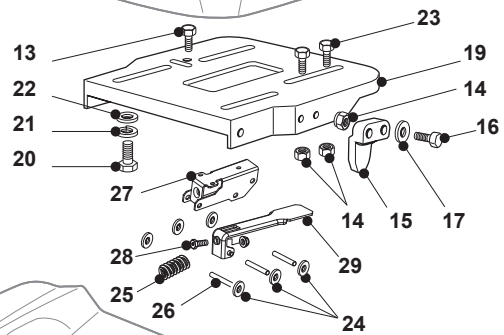

Fig.	Quantity	Part No	Description	Notes
1	1	125961212/0	Steering Wheel	Grey
1	1	125961216/0	Steering Wheel	Black
1	1	125961209/0	Steering Wheel	
1	1	125961201/0	Steering Wheel	
2	1	325580500/0	Cap	Grey
2	1	325580501/0	Cap	Black
3	1	325961222/1	Steering wheel	
4	1	325580508/0	Steering Plate Cover	only for STIGA models
5	1	112620299/0	Elastic Pin	
6	1	125722470/0	Seat	
7	1	125722463/0	Seat	
8	1	125722453/1	Seat	
9	1	125722471/0	Seat	
10	1	125722456/0	Seat	
11	1	125722478/1	Seat	
12	1	125430285/0	Spring	
13	1	112789000/0	Screw	
14	1	112154330/0	Nut	
15	1	327063021/1	Cam	
16	2	112789100/0	Screw	
17	2	112523020/0	Washer	
18	2	112154330/0	Nut	
19	1	325547033/2	Seat Plate	
20	4	112793101/0	Screw	
21	4	112583500/0	Grower	
22	4	112523060/0	Washer	
23	2	112789000/0	Screw	
24	6	112604896/0	Crown Fastener	
25	1	125430285/0	Spring	
26	3	122517866/0	Pin	
27	1	325774575/0	Fulcrum Clamp	
28	1	112735661/0	Screw	
29	1	325318327/0	Lever	